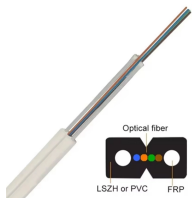

GDR Telecom Site Energy Systems

PoE 10 Gigabit Switch

PoE 10 Gigabit Switch

Faster replacement and priority support, covered for 5 years. 1U, professional-grade 10-port, Layer 3 Etherlighting™ PoE+++ switch with (10) 10 GbE and (2) 10G SFP+ ports.

Configurable Gigabit Layer 3 switch with auto-sensing 802.3at PoE+. It offers (12) 2.5G RJ45 Ethernet ports, (12) 1G RJ45 Ethernet ...

TRENDnet's Gigabit Web Smart PoE+ Switch series offers advanced L2+ features with enhanced traffic management controls to meet the evolving demands of SMB networks. This rack mountable IPv6 ...