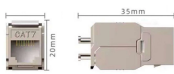

Compact and flexible, the TL-SG2424P is ideal to flexibly use PoE to deploy wireless access points or IP-based network surveillance cameras for projects or small business networks. To integrate voice, ...