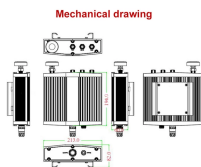

The UniFi Switch Lite 16 PoE is a fully managed Layer 2 switch with sixteen Gigabit Ethernet ports for your RJ45 Ethernet devices. Eight ports also offer auto-sensing 802.3at PoE+ that provide up to a ...