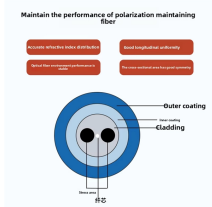

TL-SG1210P 10-Port Gigabit Desktop Switch with 8-Port PoE+ With 8 PoE+ ports, transfers data and power on one single cable Easy to use, with no configuration and installation needed