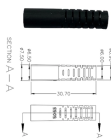

Full Gigabit Ports: 8× gigabit PoE+ ports and 8× gigabit non-PoE ports provide high-speed connections. Integrated into Omada SDN: Zero-Touch Provisioning**, Centralized Cloud Management, and ...