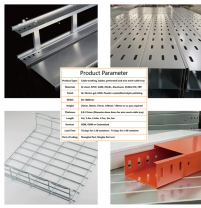

Rather than limiting your device options because of the cost of adding infrastructure, this high powered pass through in-wall PoE switch allows you to add devices and capacity anywhere on your network.