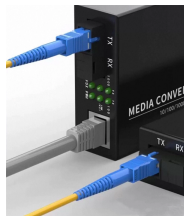

PoE switches provide greater flexibility and convenience when selecting and installing network devices. What are PoE switches used for? PoE switches are used to send power directly to connected ...

Explore PoE-enabled network switches that simplify device deployment. Find plug-and-play models with Gigabit ports and PoE budgets to power your essential gear.