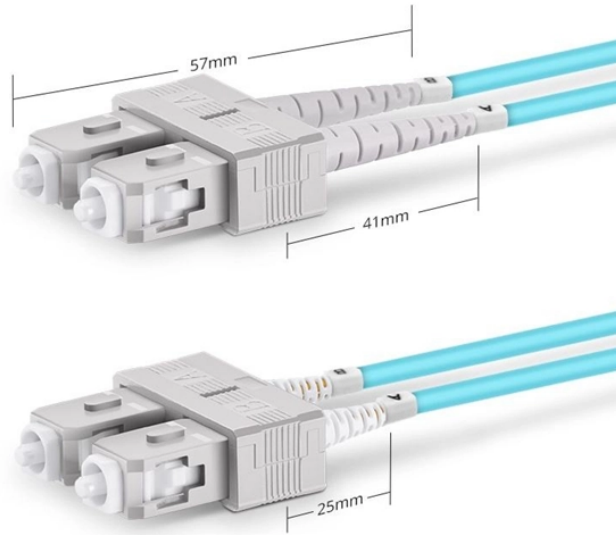

## PoE switch outdoor high temperature

Duplex SC UPC