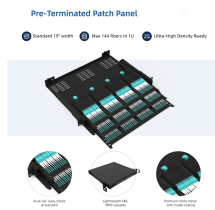

A Ultra PoE switch is designed to operate in a variety of environmental conditions, including high-temperature environments, particularly in industrial, outdoor, or harsh indoor settings.