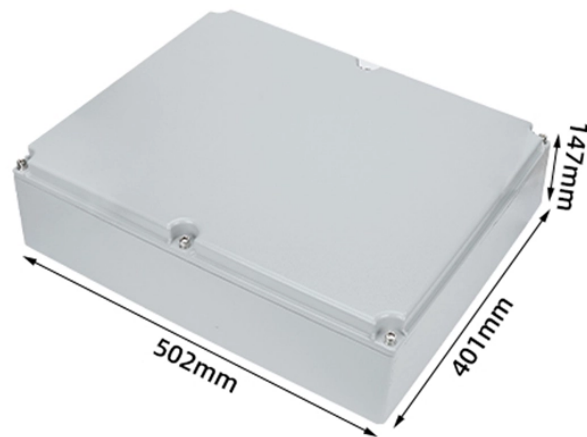

## Portable Residual Current Protection Distribution Box

## Portable Residual Current Protection Distribution Box

Lex Products offers a full range of portable power distribution boxes and units, specifically engineered for indoor and outdoor use for the entertainment, industrial and military industries.

MINI X-TREME BOX™ 20 AMP TO 50 AMP TEMPORARY POWER DISTRIBUTION UNITS WITH GFCI PROTECTION 6532UGM1 II size models. Used along with our restoration adapters, these ...

Porta-Safe® offers powerful, portable temporary power distribution units for outages and turnarounds. Check out our Two & Four Wheeled Carts now.

Stackable portable power distribution solution You can stack up to 10 PDU's requiring less storage space and making it easier to transport. The enclosure is UL 50 and made of heavy duty, robust rubber.