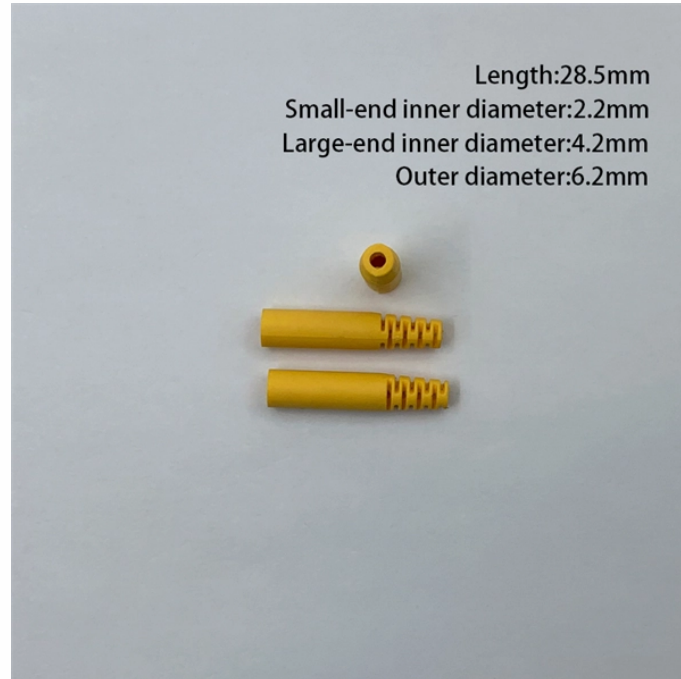

Portuguese Industrial Switch Schematic Diagram

Portuguese Industrial Switch Schematic Diagram

Welcome to DigiKey's free online schematic and diagramming Tool. Scheme It allows you to produce highly detailed schematic diagrams, add corresponding part numbers, export your design in multiple ...

The following tables describe the device and show the symbol by area of usage.

The switch circuit diagram outlines the arrangement of components used to control the flow of electricity in a system and the way in which current will be directed when various switches are ...