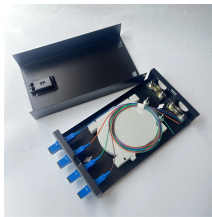

Nossos switches oferecem conectividade superior, ideal para várias aplicações industriais. Com nossos preços de atacado, você pode obter soluções de fibra ótica de alta qualidade sem gastar muito.

Com uma ampla gama de produtos, a Wondertek oferece dispositivos de rede de switches OEM personalizados para garantir conectividade de rede eficiente e contínua.