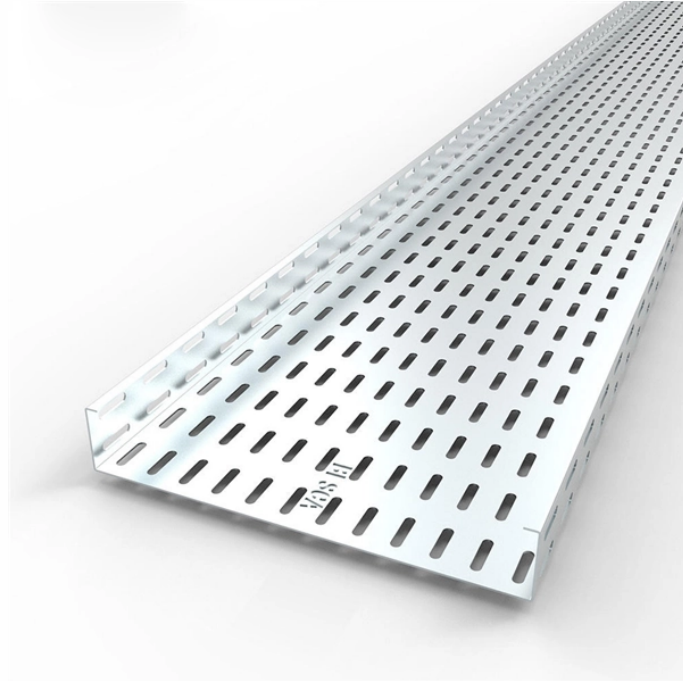

Portuguese optical distribution box

Portuguese optical distribution box

Overview AZE's Fiber optical distribution box is used as a termination point for the feeder cable to connect with drop cable in FTTx communication network system. The fiber splicing, splitting, ...

It is used between the trunk cable optical distribution cabinet and the fiber distribution box to solve the problem of insufficient number of cables in the trunk transfer box and extends the trunk cable to the ...

Fiber distribution box is made of high-strength engineering plastics, anti-UV, anti-aging ability. The distribution box is sealed adopts buckle + two screw type ...

High-quality 19-inch rack mount 24 port fiber optic distribution box for cable terminal use, featuring durable construction and reliable performance for FTTX and FTTH applications.