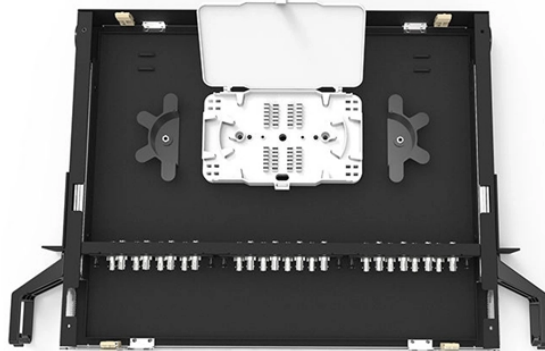

Power Distribution System Diagram Cable Tray

Power Distribution System Diagram Cable Tray

It includes drawings showing the cable tray routing and components needed for installation both on the existing building and new building sides.

Learn about effective Cable Tray Design and Layout for electrical systems. Our guide covers planning, material choice, safety, and maintenance.

Hubbell's NEXTFRAME® Ladder Tray is the effective and widely used cable runway that supports and delivers bundles of cable between cabinets, racks, and closets, along walls, and suspended from ...

Cable tray is considered to be a system. It must provide continuous support for cables, and the electrical continuity of the cable tray system must be maintained.

Download Snake Tray drawings detailing our innovative cable trays, cable management, and power distribution solutions. We sweat the details!

The Wire Basket Overhead Cable Tray Routing System is composed of pathways, splices, mounting brackets, and accessories that allow the system to be configured for a wide range of applications and ...

If it has excellent electrical continuity and is integrated in the installation's equipotential bonding system, a metal cable tray reduces the coupling's impact and thus contributes to good EMC of the electrical ...