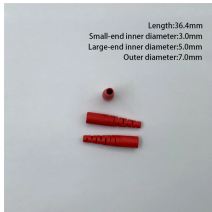

With our in-depth expertise and many years of experience, R. STAHL is the perfect partner for explosion-protected power distribution in any instrumentation and control engineering, battery ...