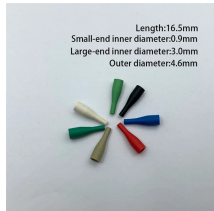

Those who use HENSEL solutions know that they can rely on durability, robustness and ease of use. Cable junction boxes, power distributors and switchgear from HENSEL along the entire planning and ...