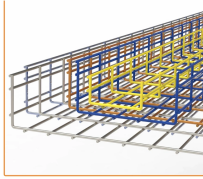

Price list for outdoor lighting distribution boxes

Supplies and solutions for every industry, plus easy ordering, fast delivery and 24/7 customer support.