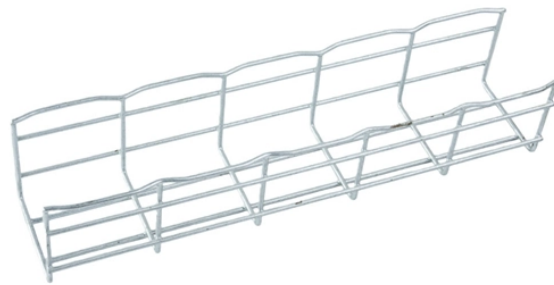

## Price list for outdoor lighting distribution boxes

Supplies and solutions for every industry, plus easy ordering, fast delivery and 24/7 customer support.

Protect your outdoor electrical connections from rain, snow, sun & dust with our durable, UL Listed Daier outdoor junction boxes. Find the perfect size & style for outlets, switches, lights & timers.

Explore Gladiator Lighting's collection of power distribution boxes, engineered to provide reliable, centralized power distribution and protection for lighting systems and electrical installations.

Available in different shapes and sizes, electrical boxes fit a range of residential and light commercial applications. Explore our electrical box options at Lowe's to find products suited for your electrical ...

A mid-range upgrade commonly involves a replacement panel, new breakers, and modest rewiring; high-end jobs include main-tie and smart meters, durable outdoor enclosures, or complex ...

Keep your farm running safe with weatherproof outdoor electrical boxes from Tractor Supply. Built tough for any job, rain or shine!

Explore outdoor-rated electrical boxes with multiple outlet holes and cable entry ports. Perfect for mounting lights, outlets, and extension cords safely.

Get free shipping on qualified Outdoor Weatherproof Boxes products or Buy Online Pick Up in Store today in the Electrical Department.