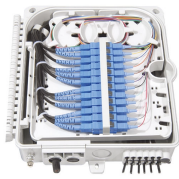

Price of 16-port fiber optic terminal box

Price of 16-port fiber optic terminal box

16 port FTTH Fiber Distribution Box-/FAT/OTB/FTB
Rated 5.00 out of 5 based on 1 customer rating (1
customer review) \$ 11.70

Indoor 4-Port Metal Fiber Optic Wall Mount
Terminal Box - Black PP-F1512-BK Add to cart
Quick view Indoor 16-Port Metal Fiber Optic Wall
Mount Terminal Box - Black PP-F1520-BK Add to
cart Quick ...

Shipping cost not included. The metal 16 ports
fiber terminal box serves as a termination point
that used to joint optical fiber cable and pigtail,
providing reliable protection against fiber damage.

Rugged, low cost, low profile interconnection
between central office and multi-dwelling units of
FTTx application. The design of our OFT
Termination Box combines the functionality of a
local ...

It integrates fiber splicing, splitting, distribution,
storage and cable connection. Pre-terminated
Fiber Access Terminal saves installation time and
cost by plugging pre-terminated cable assemblies
into ...

BD-FTB-16C fiber terminal box is able to hold up to 16 subscribers. It is used as a termination point for the feeder cable to connect with drop cable in FTTx network system.

Provide 4 pcs 12~24F entry port block and sealing tape for flexible application. Guarantee a reliable and practical seal performance of the entry ports. Adapter number: max hold 16pcs simplex SC ...