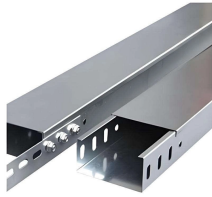

Price of 16-port fiber optic terminal box

16 port FTTH Fiber Distribution Box-/FAT/OTB/FTB
Rated 5.00 out of 5 based on 1 customer rating (1
customer review) $ 11.70