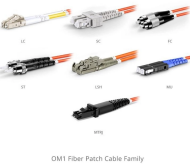

6-Core FTTH Fiber Distribution Termination Box with 6 SC Adapters, IP65 Waterproof, Wall-Mount Enclosure for Residential/Commercial Fiber Optic Splicing & Management (with 6 SC Adapter)