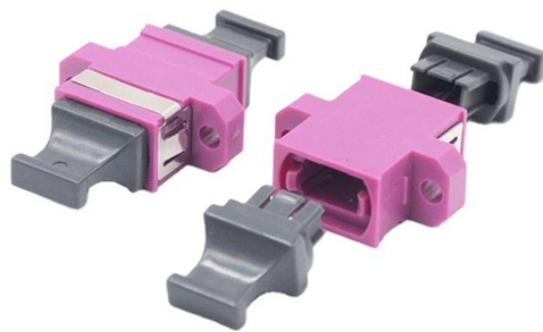

Price of Anti-corrosion Distribution Box in Portugal