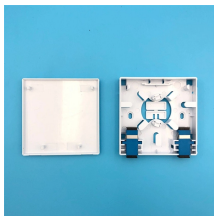

10GXS Category 6A Enhanced Premise Horizontal Cable (625MHz), 4 Pair, 23 AWG Solid Bare Copper Conductors, U/UTP, Plenum-CMP, Flamarrest® PVC-LS Jacket Availability:

The ICEA 5-97-682 Standard/AEIC CS8 Specification is for a non-certified utility cable. They contain 101 pages of ICEA criteria, 34 pages of AEIC criteria and are supplemented by other ASTM and ICEA ...

How to calculate a cable cross-section? How to apply derating factors?

CommScope offers a complete line of easy-to-use access terminals, copper and fiber splice closures, patch closures and accessories to speed deployment.