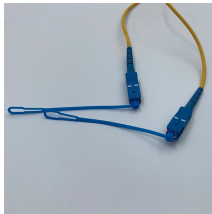

Price of Cable Tray Auxiliary Tools

Price of Cable Tray Auxiliary Tools

Cable Tray, 2" Depth x 4" Width x 10" Section, Material: Carbon Steel. Finish: Electroplated Zinc.

Choose from a variety of cable rollers at Southwire for efficient tray installation. Shop now and save!

Cable Tray Accessories & Essentials All our wire mesh cable trays have a range of accessory and essential tools and apparatus that are needed to fit your cables mesh tray with ease ...

Available at a lower price from other sellers that may not offer free ...

Cable Runway Wall Angle Support fastens ladder rack to a wall or other flat surface. This Wall Angle Support, LWASK24BLK item fits 24.00 with a material of Steel color Black.

Available at a lower price from other sellers that may not offer free Prime shipping. Using the screws, the tray can be installed, Simple and convenient, save your time, much more convenient ...