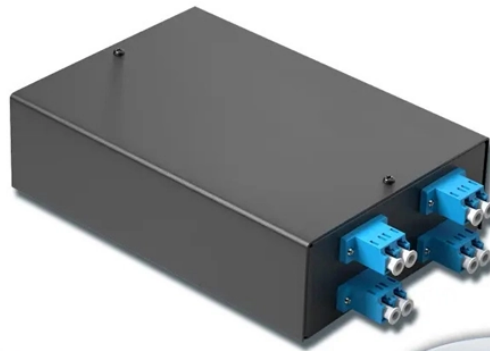

## Price of Cap-Type Optical Cable Junction Box

4-port 8-core LC wall-mounted fiber terminal box (empty frame)

Surface painted      Scientific plate fiber      Cold-rolled steel plate

Lifetime quality assurance

## Price of Cap-Type Optical Cable Junction Box

Choose from our selection of junction boxes, including over 2,800 products in a wide range of styles and sizes. Same and Next Day Delivery.

These enclosures are designed to house your fiber optic connectors, providing a neat and organized solution for your fiber optic network. We offer both Rack Mount Enclosures (ranging from 1U to 4U in ...

Furnished with four plugged cable ports (2 aluminum and 2 plastic) for either All-Dielectric Self-Supporting (ADSS) or Optical Ground Wire (OPGW) cables, the splice enclosure can be pre ...

Nacro Cap-type Optical Cable Junction Box | MSC Direct offers quality Nacro Cap-type Optical Cable Junction Box at a great value. Find premium products to last a lifetime!

The fiber splice box is suitable for the straight-through and branch connection of the overhead, pipeline, direct burial and other laying methods of various layout fiber optical cables.

Find your fiber optic junction box easily amongst the 67 products from the leading brands (HUBER+SUHNER, BOPLA, METZ CONNECT, ...) on DirectIndustry, the industry specialist for your ...