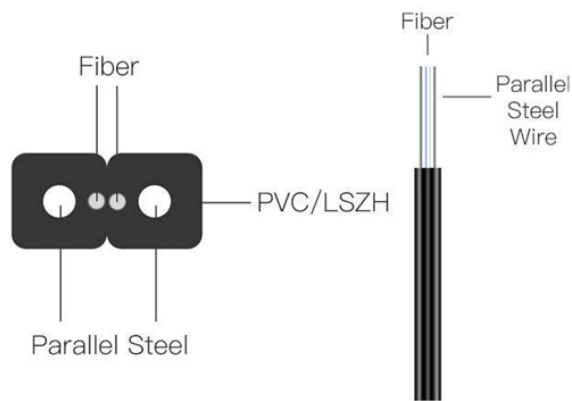

Price of Engineering Electrical Boxes and Distribution Boxes