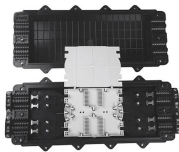

Prices, Promotions, styles, and availability may vary. Our local stores do not honor online pricing. Prices and availability of products and services are subject to change without notice.

Temporary power distribution boxes and carts serve as hubs to connect electrical loads and have multiple outlets to distribute power. Also called power spider boxes, they provide temporary power for ...

Only Ships Ground Method, if you need expedited, contact us directly for quote. All units are constructed of anodized aluminum, and have an aluminum finish. Recessed design of the power and data ...

Whatever you're looking for - from 200 amp Square D panels and Leviton's line of smart breaker boxes to quick installation options from Siemens, Eaton commercial-grade value packs, plus GE breakers ...