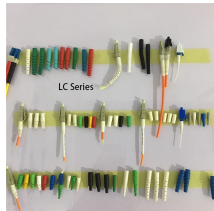

Our cable trays are made of first-class stainless steel (AISI 316 and AISI 304) that prevents corrosion and ensures a good level of resistance. Cable trays from SILTEC are available with a length of 3000 ...

Shop Our Inventory Of Cable Tray Online. Graybar Is Your Trusted Distributor For Cable Tray And Fittings.

As a less-expensive alternative to conduit, and a stronger alternative than wire basket, and superior to generic tray, the Snap Track cable tray system saves on labor and reduces total installed costs.

Chalfant Ladder Cable Tray Systems are ideal for indoor and outdoor cable management. They provide reliability, ease of installation, and cost savings both initially and long term.

Cable ladder trays have side rails with rungs to route and support cable. The rungs allow cable to enter and exit anywhere along the span, and they facilitate future changes. These trays also provide free ...