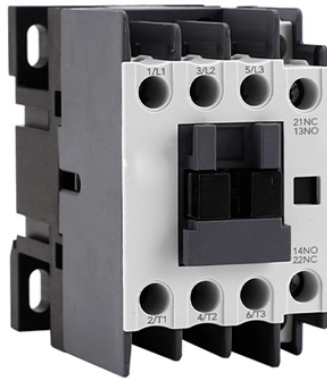

## Price of High Voltage Cable Tray Support Frame

## Price of High Voltage Cable Tray Support Frame

Choose from our selection of cable tray supports in a wide range of styles and sizes. Same and Next Day Delivery.

Cable trays and baskets are designed to help support and route cable bundles in an organized manner along ceilings or walls. Shop for cable tray systems now.

Kable Kontrol's wire mesh cable tray suspends cables and ensure that your important wires and cables are safely organized and out of your way. The design of these cable baskets allows for floor-based, ...

Shop Our Inventory Of Cable Tray Online. Graybar Is Your Trusted Distributor For Cable Tray And Fittings.

Atkore Channel supports single branches of power or multiconductor control cable or instrument tubing. Ideal for communication, fire alarm, or call station and clock cabling.