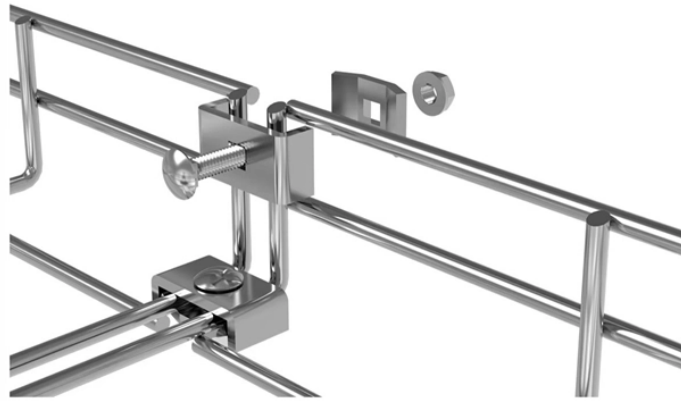

# **Price of Hot-Dip Galvanized Mesh Cable Trays**

The cable tray price list are for hot dip galvanized ladder type cable tray. The price is based on standard length of the cable tray which is 2.4 meters.

WBT Performance Cable Tray, Shaped 2" X 4" X 118", Pregalvanized 2 Inch Deep Tray, Shaped, 4 Inch Width, 118 inch length

These trays can accommodate large number of branch lines and have high load-bearing capacity. The Hot Dip cable trays have great we mechanical strength and requires minimum maintenance. We can ...

Wire mesh cable tray includes indoor and outdoor use widely used in installation cable in different telecommunication houses, electricity units and engineering project. It is available in a variety of ...

Types of Hot Dip Galvanized Steel Cable Tray A hot dip galvanized steel cable tray is a durable, corrosion-resistant solution widely used in industrial, commercial, and infrastructure projects to ...