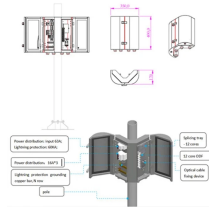

The cable tray price list are for hot dip galvanized ladder type cable tray. The price is based on standard length of the cable tray which is 2.4 meters.

WBT Performance Cable Tray, Shaped 2" X 4" X 118", Pregalvanized 2 Inch Deep Tray, Shaped, 4 Inch Width, 118 inch length

These trays can accommodate large number of branch lines and have high load-bearing capacity. The Hot Dip cable trays have great we mechanical strength and requires minimum maintenance. We can ...

Wire mesh cable tray includes indoor and outdoor use widely used in installation cable in different telecommunication houses, electricity units and engineering project. It is available in a variety of ...

Cablofil Wiremesh Cable Tray, Nema Ve-1 Enclosure Type, Hot-Dip Galvanized Finish, Carbon Steel Material, 2.21 In;56 MM Overall Height, 118.2 In;300 MM Overall Length, 1.967 In;50 MM Overall ...

Find the best hot dip galvanized cable tray price list for 2025. Compare supplier quotes, MOQs, and quality features. Click to get factory pricing and secure your project today.