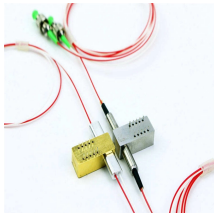

From heavy power cable pathways on oil drilling platforms to data center cabling, explore Cablofil® Wire Mesh Cable Tray that's strong yet easy to install.