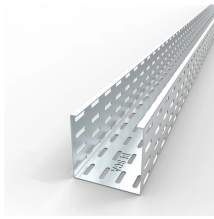

## Price of Overhead Cable Mesh Trays

Kable Kontrol''s wire mesh cable tray suspends cables and ensure that your ...

OM3 Fiber Patch Cable Family

Quest WIRE MESH CABLE TRAY at Telexpress Live Store. Electro Zinc Plated, accessories included. Easy to install with customizable lengths. Special shipping instructions apply. Order now!

Cable trays and baskets are designed to help support and route cable bundles in an organized manner along ceilings or walls. Shop for cable tray systems now.

The smooth wire mesh is made from zinc plated steel which prevents corrosion and abrasion to the cable during installation. With an open mesh design, allows air to flow through the tray to keep cable ...

Hubbell Wiring Device-Kellems HBT0204 Overhead Straight Section Wire Basket Tray, 45 ft-lb Capacity, 12 in L x 6 in W, Steel MFG Part #:HBT0204 Call for Pricing Compare

Choose from our selection of wire mesh trays, including over 475 products in a wide range of styles and sizes. Same and Next Day Delivery.

Browse SMC's selection of wire mesh cable trays for your next project today!

From heavy power cable pathways on oil drilling platforms to data center cabling, explore Cablofil® Wire Mesh Cable Tray that's strong yet easy to install.