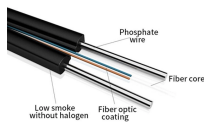

## Price of Overhead Cable Mesh Trays

Kable Kontrol''s wire mesh cable tray suspends cables and ensure that your ...

OM3 Fiber Patch Cable Family

Quest WIRE MESH CABLE TRAY at Telexpress Live Store. Electro Zinc Plated, accessories included. Easy to install with customizable lengths. Special shipping instructions apply. Order now!

Cable trays and baskets are designed to help support and route cable bundles in an organized manner along ceilings or walls. Shop for cable tray systems now.

The smooth wire mesh is made from zinc plated steel which prevents corrosion and abrasion to the cable during installation. With an open mesh design, allows air to flow through the tray to keep cable ...