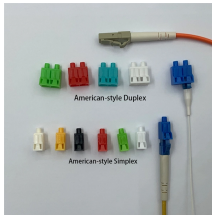

Fully Load 4 Core SC / LC Fiber Optic Termination Box, 4 Port Wall Mount Box Description Fiber Optic Cable terminal box is use for connecting small capacity cable with the terminal. It has the function of ...

This product is 4Core Wall Mount Fiber Terminal Box with electrostatic spraying, 2 inlet ports, and durable CRS cold rolled steel.

FTB-04 is an indoor terminal box called FTTX faceplate, applied in the FTTX network to connect the drop cable and ONU devices through the fiber port.

Fully Load 4 Core SC / LC Fiber Optic Termination Box, 4 Port Wall Mount Box Description Fiber Optic Cable terminal box is use for connecting small capacity ...

Core components like injection-molded housings, stainless steel hardware, and pre-installed adapters constitute 65-70% of material costs. Find the best fiber optic terminal box price ...