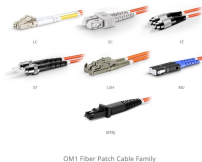

Explore reliable FTTH terminal boxes for secure fiber termination and distribution. Wall-mounted design, robust build, for home and industrial optical networks.