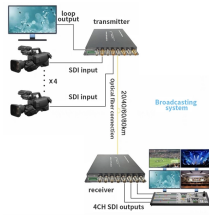

Price of branch cables inside cable trays

Price of branch cables inside cable trays

These trays are designed to hold and support various types of cables, including power cables, data cables, and communication cables. The cables are placed inside the trays and can be easily routed ...

Build a cable management system with Cablofil wire mesh cable tray, ladder cable tray, prefab assemblies for branch circuit wiring, fasteners, and accessories.

Fitting and accessories. with the same or different width of the cable run. All fittings are available in sizes and types corresponding to the straight cable tray sections. These fitting are including: elbow, ...

Bus drop cable is typically used as a branch connection from a ceiling cable, while tray cable is primarily used for wiring installations in open-air raceways and trays.

Cable tray systems range from simple to highly customized, so it's a good idea to know what your application requires before you start shopping. Choose from basket style, snake trays, and solid or ...

Cable trays are a type of cable management system used to support and organize electrical cables and wires in commercial, industrial, and residential settings.

WBT Performance Cable Tray, Shaped 4"X8"X118", Pregalvanized. Provides optimal support for high-performance data cable, up to and including fiber optic, Cat 5e, Cat 6, Cat 6A, and Cat 7.