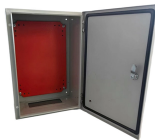

Cable Tray is often a cost-effective solution compared to other materials. It is relatively affordable, especially when considering its durability and long lifespan.