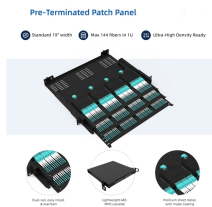

1 Pack 24-Port (12 Duplex) OM1 Multimode LC UPC Fiber Optic Patch Panel - 24-Core Rack Mount Enclosure with Splice Trays, Pigtails & Couplers - Compatible with 19" Network Cabinets