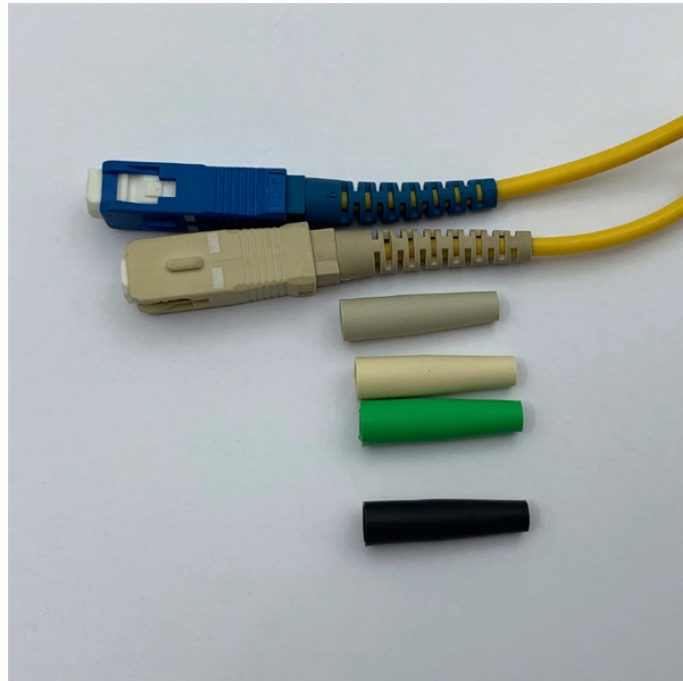

Price of energy-saving photoprotective switches for field operations in Congo

Overview

We develop a two-period pricing model, which considers three pricing policies and three product launch strategies in the presence of green information sharing, and we then investigate the performance of two types of government subsidy programs. 6 kV Field Switches are suitable for use in open cast mines for controlling Shovel/Drills/ Dragline. Our line of electrical switches blends precision engineering with intuitive design, allowing homes, offices, and industrial plants to streamline consumption, cut wastage, and extend the lifespan of connected equipment. Built for the Pioneer platform, each switch is rigorously tested to ensure rapid. The Federal Energy Management Program (FEMP) provides information about energy-efficient products and energy-saving technologies that can help agencies meet federal energy-efficient product purchasing requirements Five legal authorities require agencies to procure energy-efficient products. By. Checking your browser before accessing pubmed. Click here if you are not automatically redirected after 5 seconds. and you it rea Well but what the he that Now Find Oh coma why You

HEP Pioneer energy-efficient electrical switches deliver precise power management, improved safety and lower costs for industrial and commercial facilities.

Fiber-optic switches that offer reliable detection and simple operation. Switches with 2 optical axes in an easy-to-use size (vane width 25 mm, depth 35 mm) save space and reduce wiring.