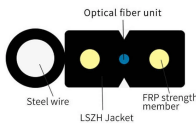

Introducing our Community Forum - a place for our customers to discuss ...

These ground clamps connect grounding wire to cable trays. They clamp the ground wire on one side and the cable tray on the other.

Home > Electrical > Distribution and Circuit Breakers > Power Distribution > Grounding and Bonding Connector and Clamps > Grounding-Bonding Cable Tray Fittings Show In-Stock Only

In addition to providing an electrical connection between the cable tray sections and the EGC, the grounding clamp mechanically anchors the EGC to the cable tray so that under fault current ...