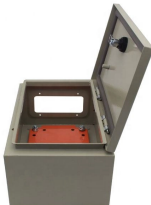

## Price of high-voltage line connection cabinet

Explore electrical utility enclosures for commercial and industrial use. NEMA-rated designs built for harsh outdoor and utility environments.

Reliable medium & high voltage switchgear cabinets with IEC 62271 compliance, fast vacuum breaking, compact size, and smart monitoring for efficient power control.

Abtech HVJB high voltage (HV) cable junction boxes are manufactured from 316L stainless steel with a silicon gasket and stainless steel fasteners. The enclosure ...

Cabinets are free standing and suitable for indoor or outdoor applications. Cabinets are ETL listed and labeled as per UL 1773 termination boxes. Cabinets meet all Nema and NEC code standards. ...

Junction boxes protect and organize electrical wire connections in residential and commercial installations. Available in multiple materials and sizes at Lowe's.

Available in a wide variety of single- and three-phase models, these enclosures are rated 15 and 25 KV at 200 or 600 amperes and will accept two-, three- and four-way junctions from all manufacturers. ...

Line Power's High Voltage Splice Boxes are designed to safely connect, splice, or extend high-voltage cables in demanding mining, tunneling, and industrial environments.

Shop Electrical Boxes, Conduit & Fittings and more at The Home Depot. We offer free delivery, in-store and curbside pick-up for most items.