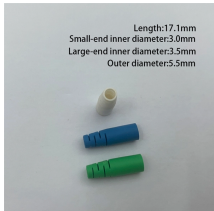

Junction boxes protect and organize electrical wire connections in residential and commercial installations. Available in multiple materials and sizes at Lowe's.

Available in a wide variety of single- and three-phase models, these enclosures are rated 15 and 25 KV at 200 or 600 amperes and will accept two-, three- and four-way junctions from all manufacturers. ...

Line Power's High Voltage Splice Boxes are designed to safely connect, splice, or extend high-voltage cables in demanding mining, tunneling, and industrial environments.

Shop Electrical Boxes, Conduit & Fittings and more at The Home Depot. We offer free delivery, in-store and curbside pick-up for most items.