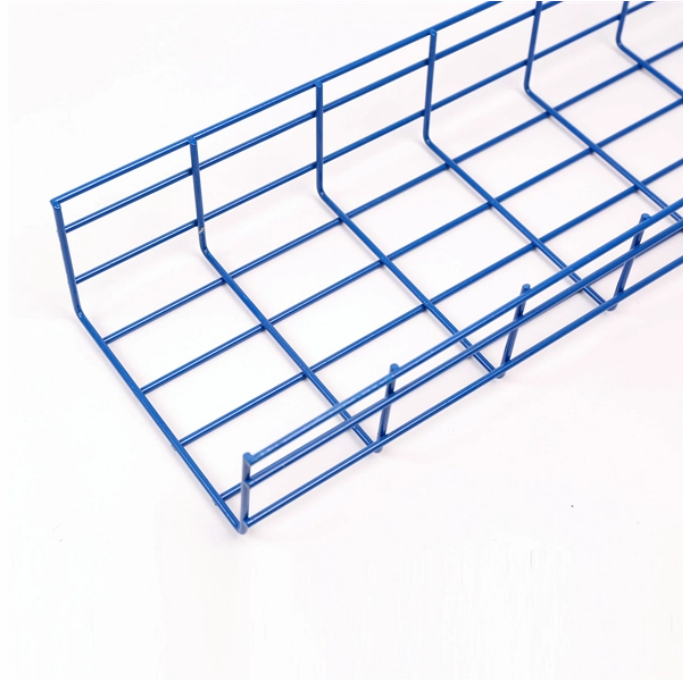

## Price of home installation rail for electrical distribution boxes

## Price of home installation rail for electrical distribution boxes

Find premium boxes, enclosures, and mounting brackets at City Electric Supply. Secure and protect your electrical systems with our quality products.

Discover din rail boxes built to withstand the elements. Transparent covers and din rail mounting for a tidy, protected electrical setup.

Explore options for electrical boxes that securely house wiring connections and devices to support safe and organized installations in homes and buildings.