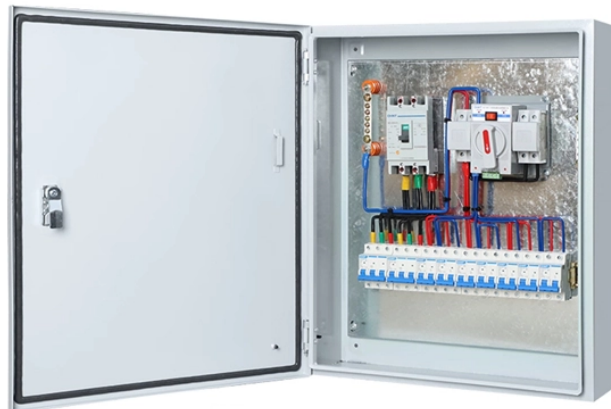

## Price of side cuts for cable trays

Cable ladder trays have side rails with rungs that allow cable to enter and exit at any point along the span. Wire mesh cable trays are lined with wire mesh and may be cut or bent to accommodate ...

Tackle a variety of cutting needs with versatile wire cutters. Ideal for crafts, floral arrangements, electronics, and beyond.

Vertical Down Fitting, For Dropping Cables From The End Or The Side Of Cable Tray, 8-Inch Dropout Width, Zinc-Plated Steel. Category: Cable Tray Drop Outs. Wire Basket Cable Tray, 8 Inch Wide x 2 ...

Please click the appropriate link below to view the catalog section as a PDF.

Cable trays and baskets are designed to help support and route cable bundles in an organized manner along ceilings or walls. Shop for cable tray systems now.

Cut, bend, and connect the wire mesh trays to route cable and hose in configurations such as curves, slopes, and tees. They are a lightweight option for organizing bundles of cable and hose while ...