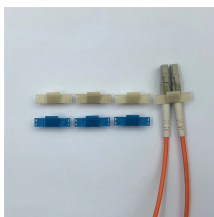

Prices, Promotions, styles, and availability may vary. Our local stores do not honor online pricing. Prices and availability of products and services are subject to change without notice.