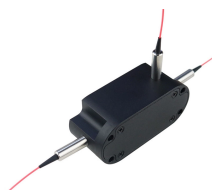

Fiber splice trays for Corning, PLP, AFL, Multilink enclosures. Holds fusion or mechanical splice sleeves. Coyote, Starfighter, Lite-Grip, Type 2S, 2R, 2M, 4A, 4R, 4S, and more.

Explore fusion splicers compatible with single-mode, multi-mode, and specialty fibers. Get machines with rapid splicing and integrated diagnostic tools.