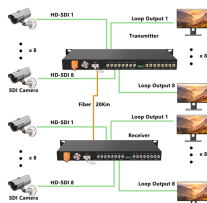

Price quote for wall-mounted fiber optic terminal boxes

Price quote for wall-mounted fiber optic terminal boxes

FTB Series FTTH customer terminal box is used in the end termination of residential buildings and villas, to fix and splice with pigtails. We offer the full set of plastic terminal box as ...

6-Core FTTH Fiber Distribution Termination Box with 6 SC APC Adapters, IP65 Waterproof, Wall-Mount Enclosure for Residential/Commercial Fiber Optic Splicing & Management (with 6 APC Adapter)

The Wall Mounted Fiber Optic Terminal Box, available at OpticBuilds , is designed for FTTH and ISP broadband installations. Featuring 1 bulkhead for SC/LC adapters and 1 pre-terminated single ...

Premium Line's 24 port wall mount fiber optic box is designed for direct termination of fibers. The box includes two separate sections: one for the fusion splice trays and one for the cable routing.

CommScope wall boxes offer efficient fiber connectivity. Easy installation, versatile sizes, and superior cable management.