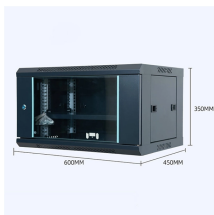

Distributor and custom manufacturer of switches for aircraft, appliance, medical and industrial applications. Types include electrically wired, permanent in-wall time, panel mounted, plug-in time ...