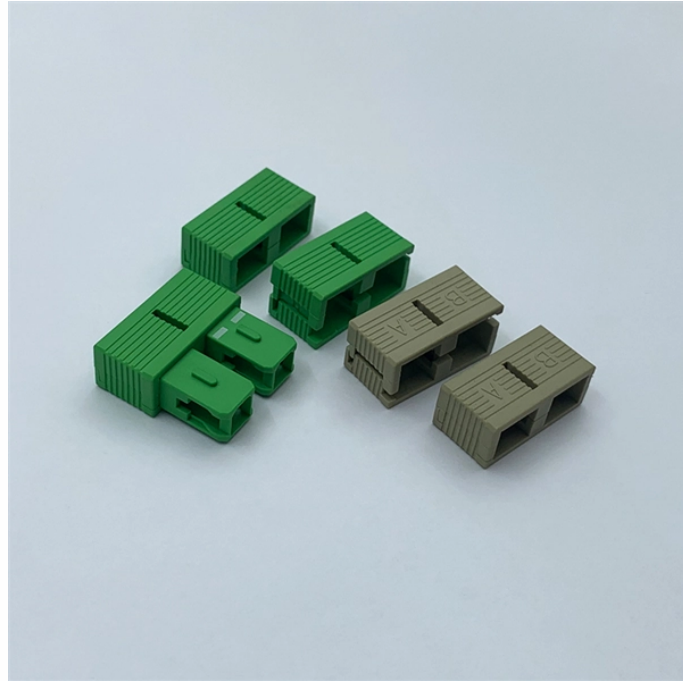

## Professional Fiber Optic Terminal Box Supplier

The fiber optic terminal box is designed for FTTx applications, accommodating at least 4-16 users. It provides ample space for splicing, splitting, storage, and cable management. Suitable for both indoor ...

FTTH Full solution box include st connectors, pigtail and box.

OTRANS is a leading fiber optic terminal box factory. We supply TBA & TBS series wall-mounted boxes for FTTx networks. Request a fast quote and technical datasheet today!

As a professional fiber termination box manufacturer, we produce terminal boxes made of high-quality, waterproof, and UV-resistant materials to ensure reliable optical fiber connections for users.

Explore reliable FTTH terminal boxes for secure fiber termination and distribution. Wall-mounted design, robust build, for home and industrial optical networks.

As a professional fiber optical terminal box manufacturer, UnitekFiber provides fiber terminal boxes with various waterproof levels, up to IP68; and provides a variety of options from 2 ports to 48 ports.