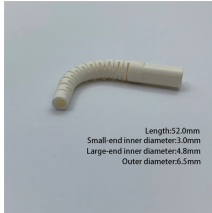

OMC provides fiber optic terminal box solutions. The FTBs it produces help achieve orderly wiring, secure connections, and improve network stability in modern systems.