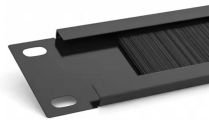

GDR Telecom Site Energy Systems

Professional JDG cable trays

Professional JDG cable trays

It is designed for mechanical support and strain relief in long runs of cable and creates a smooth gradual bend for cable. Rail and stringer material is 16 ga steel tubing.

Over the past 55+ years, MP Husky US Cable Tray has engineered and manufactured the most reliable, highest quality, cost effective and innovative cable trays systems available.

A. Test cable trays to ensure electrical continuity of bonding and grounding connections, and to demonstrate compliance with specified maximum grounding resistance.

ABB designs and manufactures cable tray systems, including perforated tray, cable ladder, channel tray and strut (metal framing), directly from production facilities in Canada and Saudi Arabia.

Compare solid, perforated and ladder trays, choose materials & finishes, and match fittings plus accessories for complete installations. Request drawings & a quote.

At Shelden, we provide ladder cable trays, perforated trays, wire mesh trays, solid bottom trays, and channel trays to meet various installation requirements. Whether you need a heavy-duty industrial ...