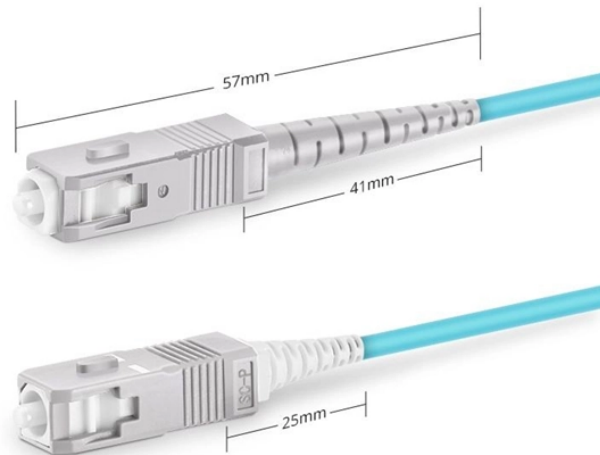

Protective Distribution Box Switch

Simplex SC UPC

Protective Distribution Box Switch

Whether you're resetting a tripped circuit breaker by simply flipping the switch in the breaker box back to the on position or replacing an entire breaker, you must follow all electrical codes and practice safety ...

The company specializes in the production of miniature circuit breakers, SPDs, fuses, solar connectors, cable connectors, distribution boxes and combiner boxes, and has CE, TUV, IEC and ISO9001 ...

These boxes offer ample wiring space and boast an IP65 protection level, making them ideal for various indoor and outdoor applications. Available in 7 different specifications [4 to 39 positions], they are ...

The entire shell of the plastic junction distribution box is insulated design, and the surface is a transparent gray cover. You can observe the switch status without opening the switch.

When the main power supply fails or fails, the main power supply can be switched to the backup power supply through the transfer switch. On the market, there are manual transfer switches ...