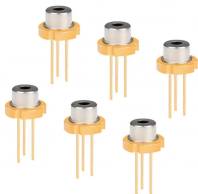

Protective Distribution Box Switch

Simplex SC UPC

Protective Distribution Box Switch

Whether you're resetting a tripped circuit breaker by simply flipping the switch in the breaker box back to the on position or replacing an entire breaker, you must follow all electrical codes and practice safety ...

The company specializes in the production of miniature circuit breakers, SPDs, fuses, solar connectors, cable connectors, distribution boxes and combiner boxes, and has CE, TUV, IEC and ISO9001 ...

These boxes offer ample wiring space and boast an IP65 protection level, making them ideal for various indoor and outdoor applications. Available in 7 different specifications [4 to 39 positions], they are ...

The entire shell of the plastic junction distribution box is insulated design, and the surface is a transparent gray cover. You can observe the switch status without opening the switch.

When the main power supply fails or fails, the main power supply can be switched to the backup power supply through the transfer switch. On the market, there are manual transfer switches ...