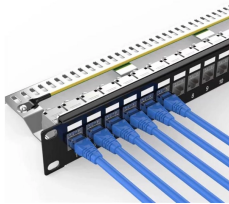

Purchase of Bolivian Trough-Type Cable Trays

Purchase of Bolivian Trough-Type Cable Trays

Find various specifications of Trough Cable Tray at Shielden, we can provide you with better quality and best price!

There are a large number of cable tray fittings that are made compatible with each type of tray. These fittings help in maintaining support of the cable tray system. Shop Graybar's collection of cable tray ...

Cablofil steel trough trays provide the strength and security required when then need to limit cable access is of primary importance.

It can be used for laying fully enclosed cables. It is most suitable for laying control cables for computer cables, communication cables, thermocouple cables and other highly sensitive ...