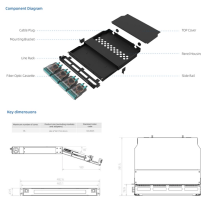

Purchase of Bolivian Trough-Type Cable Trays

Purchase of Bolivian Trough-Type Cable Trays

Find various specifications of Trough Cable Tray at Shielden, we can provide you with better quality and best price!

There are a large number of cable tray fittings that are made compatible with each type of tray. These fittings help in maintaining support of the cable tray system. Shop Graybar's collection of cable tray ...

Cablofil steel trough trays provide the strength and security required when then need to limit cable access is of primary importance.

It can be used for laying fully enclosed cables. It is most suitable for laying control cables for computer cables, communication cables, thermocouple cables and other highly sensitive ...