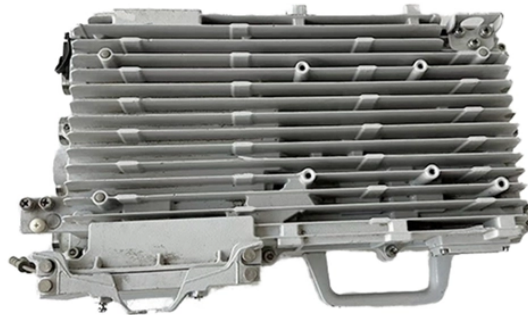

## Purifier Power Distribution Box

Shop DigiKey's large in-stock selection of Power Distribution. View inventory, pricing and order now for same day shipping!

The Beetle Box Green is a spider box for distribution of power from a 50A source. It uses the California style twist lock cord for 50-amp input to 125/250-volt outputs.

Wired-In at the electrical distribution panel, it provides robust surge protection, voltage regulation, line conditioning, EMF reduction, harmonics filtration, energy savings through reduced energy ...

The Pure Power Plug-In plugs into any standard 120V outlet to reduce negative harmonics and EMF radiation while increasing efficiency and reducing power costs for common appliances such as ...

Browse power distribution boxes with circuit breaker protection and multiple outlet configurations. Shop durable solutions for construction and emergency use.

Get the power you need with Southwire's high-quality temporary power distribution boxes.

Satic's wire-in PERFECT POWER BOX installs easily at the breaker panel or at point-of-use to filter dirty electricity providing line conditioning, surge protection, phase correction and harmonics reduction for ...