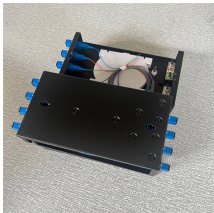

Explore VIATEC Sheet Steel wire cable tray for superior cable management and ventilation, perfect for environments needing air circulation around cables.

Basor metal cable tray is ideal for the support of power and data cables in commercial and industrial installations. Sections of metal tray are simply interconnected together for quick and easy installation, ...