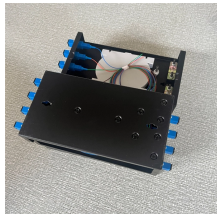

Huawei SFP28-25G Multi-mode Optical Transceivers for Doha high-speed networks. 25GE multi-mode module for Qatar enterprises requiring short-range connectivity. Available at Qatar Digital Hub in ...

This SFP28 optical transceiver features full duplex LC connectors and is designed to deliver up to 25 Gb/s transfer speeds across 328" using fiber cables on the 850nm wavelength.

The UACC-OM-SFP28-SR is a 25 Gbps multi-mode optical transceiver module compatible with SFP28 ports. It supports high-speed fiber links up to 100 m using duplex LC connectors, making it ideal for ...

Answer: The QSFPTEK 25G SFP28 Module is designed for high-speed networking applications, specifically for data center interconnections and enterprise networks. It supports 25GBASE-LR ...