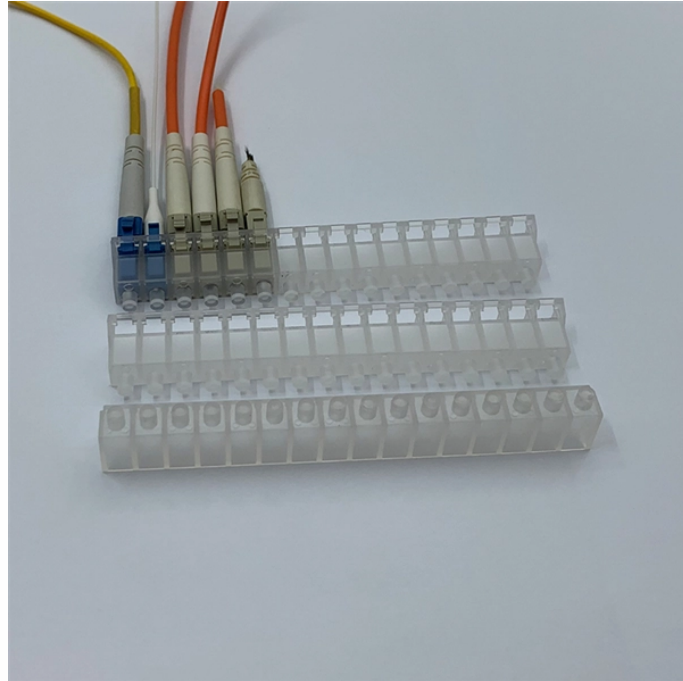

Quality of various cable tray models

Quality of various cable tray models

As an industry leader in cable tray, Eaton offers one of the widest ranges of cable management solutions available in the market today with its B-Line series portfolio. With unmatched quality and service, we ...

Explore all types of cable trays—ladder, perforated, basket, solid, and channel. Learn their uses, materials, pros, cons, and key differences.

The answer is simple: different cable characteristics and installation environments demand different tray designs. Cable weight, heat generation, bend radius, environmental exposure, ...

Explore various cable tray types and sizes for electrical installations. Learn about ladder, perforated, solid-bottom, wire mesh, and channel trays in this complete guide.

The trays are made from high-quality materials, such as galvanized steel or PVC, which are resistant to corrosion and other environmental factors. This ensures that the trays will last for many years, even ...

Quality control in cable tray production directly influences the total cost of ownership. Projects utilizing certified, rigorously tested cable trays experience fewer delays, lower maintenance ...

Discover comprehensive information about what are the types of cable tray available, including materials, configurations, load capacities, and applications for optimal electrical infrastructure planning.