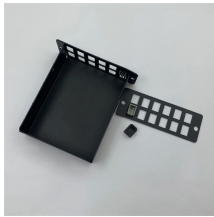

The document provides reference material on cable tray weights for different tray series and configurations. It lists the weights of steel and aluminum side rails and bottom runs for various tray ...