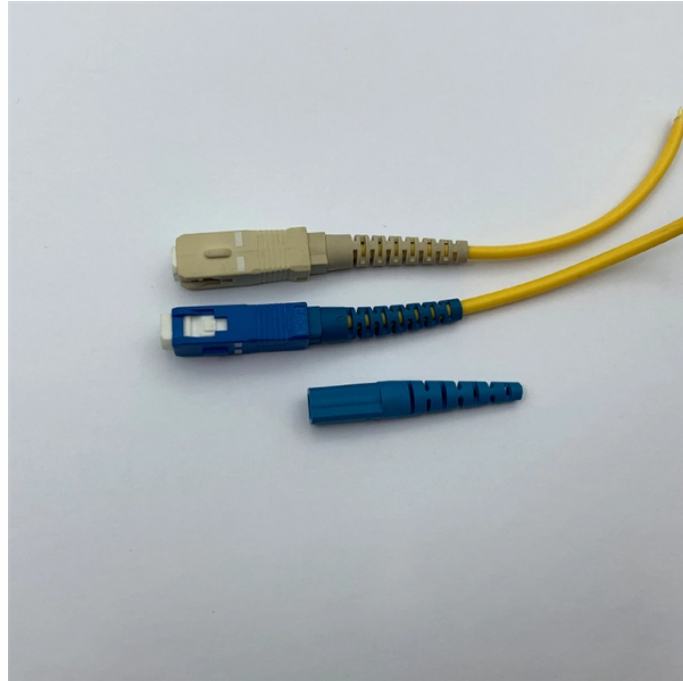

## Quickly install support for cable trays

## Quickly install support for cable trays

Center hung tray supports allow for quicker and easier cable installation by allowing cables to be deposited into tray systems from each side. There is a maximum load capacity per hanger of 318 kg ...

Find out how you can install cable trays faster and easier with our innovative patented product Hermi® Fast Joint. In the video, you will be able to see a comparison between using Fast Joint...

This document provides details on installing cable trays and their support systems. It includes diagrams showing how to mount cable trays on walls using pre ...

This guide covers the critical steps, from selecting the right electrical cable tray and performing accurate cable fill calculations to managing a safe cable pull through and ensuring all bonding and grounding ...