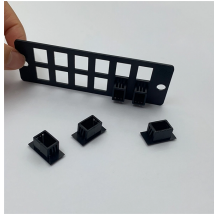

## Quickly install support for cable trays

Center hung tray supports allow for quicker and easier cable installation by allowing cables to be deposited into tray systems from each side. There is a maximum load capacity per hanger of 318 kg ...

Find out how you can install cable trays faster and easier with our innovative patented product Hermi® Fast Joint. In the video, you will be able to see a comparison between using Fast Joint...

This document provides details on installing cable trays and their support systems. It includes diagrams showing how to mount cable trays on walls using pre ...

TALON cable cleats feature fast install, UV protection, and strain relief for cable tray systems.

Discover efficient cable tray support structures for optimal cable management. Learn about hanger, wall-mounted, and Unistrut systems for safer installations.